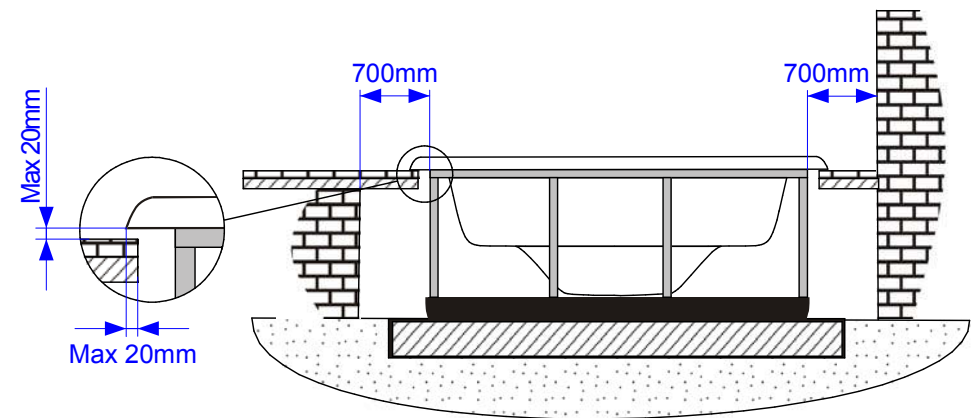

WARNING:
It's essential to keep a minimum clearance access of 700 mm all around.

DRAWN OLEG DIODOROV	2018-06-04			
CHECKED				
QA		TITLE Moonlight Spa by Aquatica		
APPROVED		SIZE C	DWG NO	REV
		SCALE		SHEET 1 OF 1